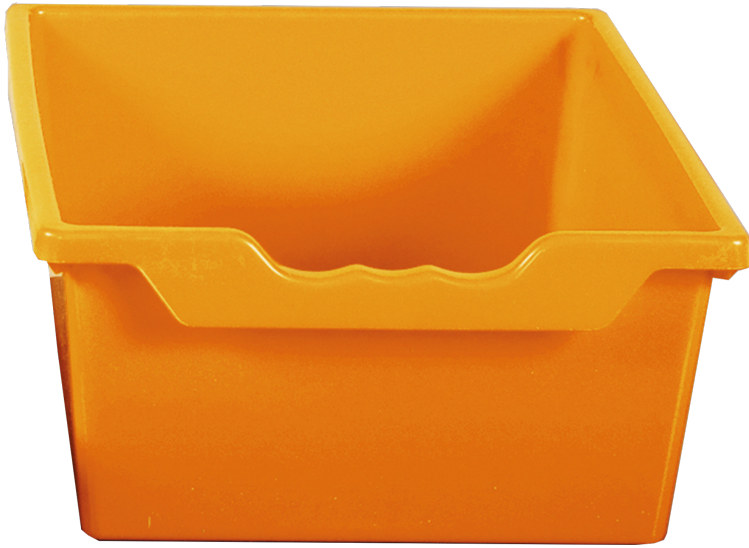

ERGO TRAY BOX SMALL, RED

MADE OF FLAME RETARDANT PLASTIC

PRODUCT

Our Ergo Tray boxes in size M are made of extra strong, flame retardant, unbreakable, recyclable plastic. They are stackable on top of each other as well as in one another.

Accessories

FEATURES

- Very stylish Ergo Tray Box in size M
- Extra strong / extra shatterproof
- Flame retardant
- Stackable
- Available in many different colors

Item number	SLSC2-OR	
Width / Height / Depth	307 mm / 75 mm / 370 mm	12.1" / 3" / 14.6"
Weight	1,4 kg	3 lbs
Mounts application field	Primary school, Secondary school, Office furniture	
Material	Plastic	
Product line	Quickly	
Packages	Package dimensions WxHxD	Package weight
SLSC2-OR	328 x 396 x 188 mm / 12.9 x 15.6 x 7.4"	1,6 kg / 3.5 lbs