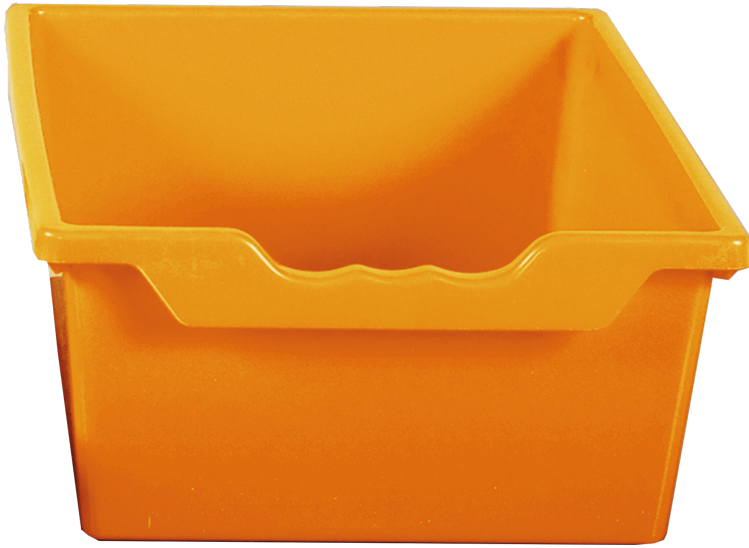

## ERGO TRAY BOX SMALL, RED

MADE OF FLAME RETARDANT PLASTIC

### PRODUCT

Our Ergo Tray boxes in size M are made of extra strong, flame retardant, unbreakable, recyclable plastic. They are stackable on top of each other as well as in one another.

### FEATURES

- Very stylish Ergo Tray Box in size M
- Extra strong / extra shatterproof
- Flame retardant
- Stackable
- Available in many different colors

Item number	SLSC2-OR	
Width / Height / Depth	307 mm / 75 mm / 370 mm	12.1" / 3" / 14.6"
Weight	1,4 kg	3 lbs
Mounts application field	Primary school, Secondary school, Office furniture	
Material	Plastic	
Product line	Qickly	
Packages	Package dimensions WxHxD	Package weight
SLSC2-OR	328 x 396 x 188 mm / 12.9 x 15.6 x 7.4"	1,6 kg / 3.5 lbs