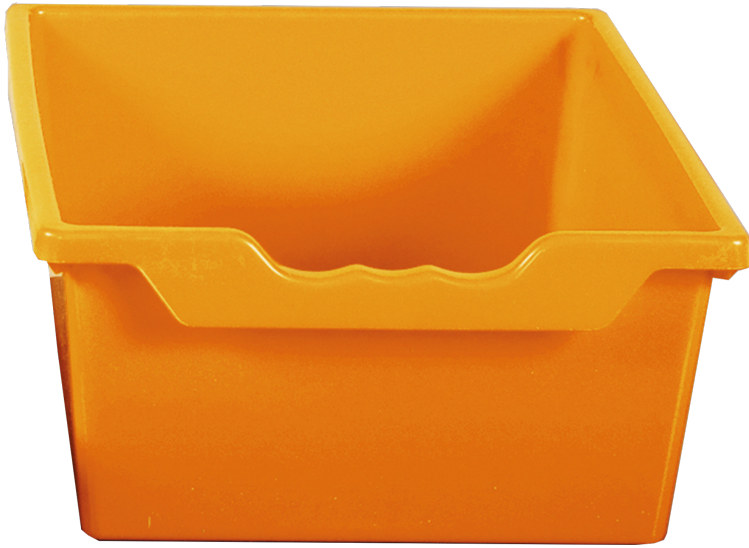

ERGO TRAY BOX SMALL, RED

MADE OF FLAME RETARDANT PLASTIC

PRODUCT

Our Ergo Tray boxes in size M are made of extra strong, flame retardant, unbreakable, recyclable plastic. They are stackable on top of each other as well as in one another.

Accessories

FEATURES

- Very stylish Ergo Tray Box in size M
- Extra strong / extra shatterproof
- Flame retardant
- Stackable
- Available in many different colors

| | | |
|--------------------------|--|--------------------|
| Item number | SLSC2-OR | |
| Width / Height / Depth | 307 mm / 75 mm / 370 mm | 12.1" / 3" / 14.6" |
| Weight | 1,4 kg | 3 lbs |
| Mounts application field | Primary school, Secondary school, Office furniture | |
| Material | Plastic | |
| Product line | Quickly | |
| Packages | Package dimensions WxHxD | Package weight |
| SLSC2-OR | 328 x 396 x 188 mm / 12.9 x 15.6 x 7.4" | 1,6 kg / 3.5 lbs |