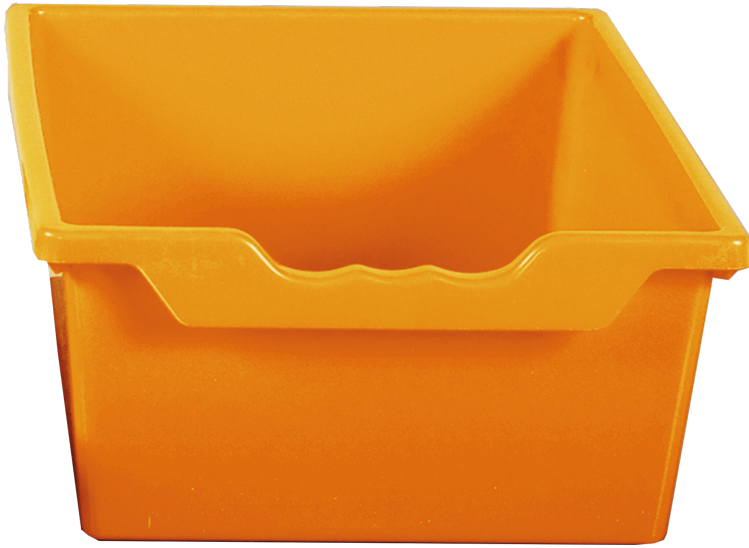

ERGO TRAY BOX SMALL, RED

MADE OF FLAME RETARDANT PLASTIC

PRODUCT

Our Ergo Tray boxes in size M are made of extra strong, flame retardant, unbreakable, recyclable plastic. They are stackable on top of each other as well as in one another.

Accessories

FEATURES

- Very stylish Ergo Tray Box in size M
- Extra strong / extra shatterproof
- Flame retardant
- Stackable
- Available in many different colors

Item number	SLSC2-OR	
Width / Height / Depth	307 mm / 75 mm / 370 mm	12.1" / 3" / 14.6"
Weight	1,4 kg	3 lbs
Mounts application field	Primary school, Secondary school, Office furniture	
Material	Plastic	
Product line	Qickly	
Packages	Package dimensions WxHxD	Package weight
SLSC2-OR	328 x 396 x 188 mm / 12.9 x 15.6 x 7.4"	1,6 kg / 3.5 lbs