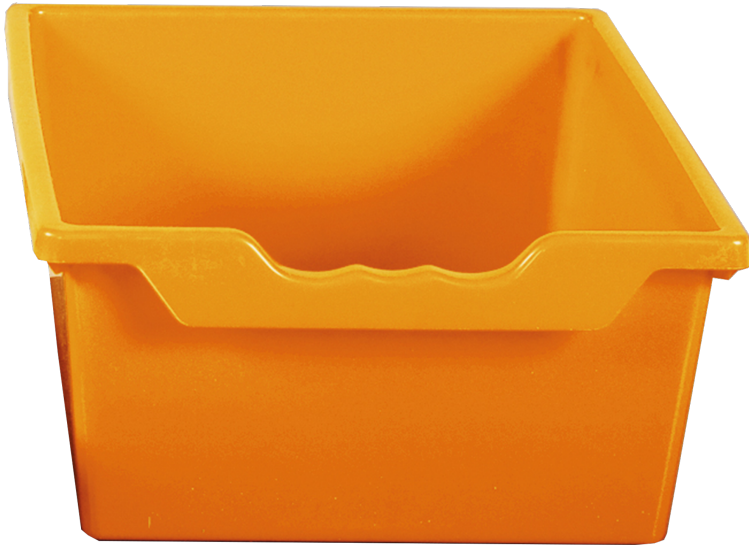

ERGO TRAY BOX SMALL, RED

MADE OF FLAME RETARDANT PLASTIC

PRODUCT

Our Ergo Tray boxes in size M are made of extra strong, flame retardant, unbreakable, recyclable plastic. They are stackable on top of each other as well as in one another.

Accessories

FEATURES

- Very stylish Ergo Tray Box in size M
- Extra strong / extra shatterproof
- Flame retardant
- Stackable
- Available in many different colors

Item number	SLSC2-OR	
Width / Height / Depth	307 mm / 75 mm / 370 mm	12.1" / 3" / 14.6"
Weight	1,4 kg	3 lbs
Mounts application field	Primary school, Secondary school, Office furniture	
Material	Plastic	
Product line	Qickly	
Packages	Package dimensions WxHxD	Package weight
SLSC2-OR	328 x 396 x 188 mm / 12.9 x 15.6 x 7.4"	1,6 kg / 3.5 lbs