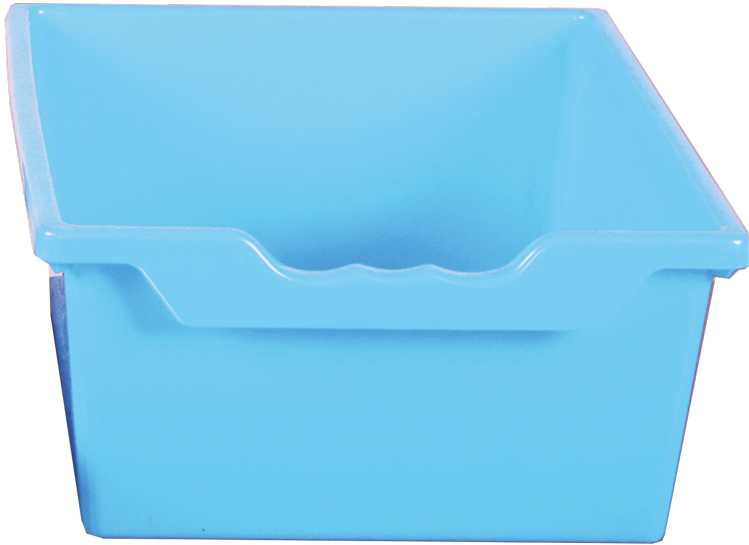

ERGO TRAY BOX SMALL, RED

MADE OF FLAME RETARDANT PLASTIC

PRODUCT

Our Ergo Tray boxes in size M are made of extra strong, flame retardant, unbreakable, recyclable plastic. They are stackable on top of each other as well as in one another.

Accessories

FEATURES

- Very stylish Ergo Tray Box in size M
- Extra strong / extra shatterproof
- Flame retardant
- Stackable
- Available in many different colors

Item number	SLSC2-HB	
Width / Height / Depth	307 mm / 75 mm / 370 mm	12.1" / 3" / 14.6"
Weight	1,4 kg	3 lbs
Mounts application field	Primary school, Secondary school, Office furniture	
Material	Plastic	
Product line	Quickly	
Packages	Package dimensions WxHxD	Package weight
SLSC2-HB	328 x 396 x 188 mm / 12.9 x 15.6 x 7.4"	1,6 kg / 3.5 lbs