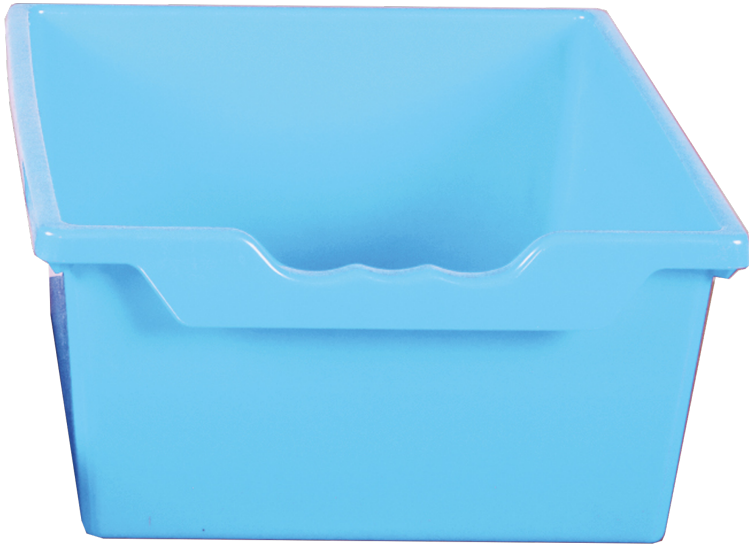

## ERGO TRAY BOX SMALL, RED

MADE OF FLAME RETARDANT PLASTIC

### PRODUCT

Our Ergo Tray boxes in size M are made of extra strong, flame retardant, unbreakable, recyclable plastic. They are stackable on top of each other as well as in one another.

### FEATURES

- Very stylish Ergo Tray Box in size M
- Extra strong / extra shatterproof
- Flame retardant
- Stackable
- Available in many different colors

Item number	SLSC2-HB	
Width / Height / Depth	307 mm / 75 mm / 370 mm	12.1" / 3" / 14.6"
Weight	1,4 kg	3 lbs
Mounts application field	Primary school, Secondary school, Office furniture	
Material	Plastic	
Product line	Qickly	
Packages	Package dimensions WxHxD	Package weight
SLSC2-HB	328 x 396 x 188 mm / 12.9 x 15.6 x 7.4"	1,6 kg / 3.5 lbs