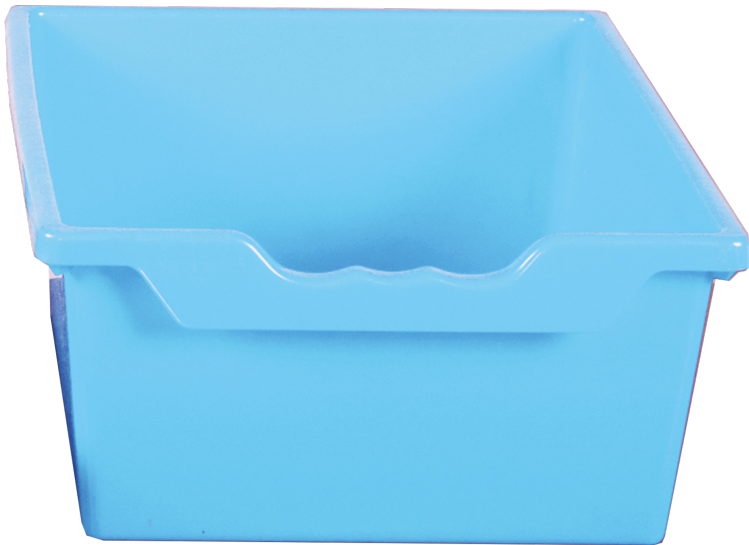

## ERGO TRAY BOX SMALL, RED

MADE OF FLAME RETARDANT PLASTIC

### PRODUCT

Our Ergo Tray boxes in size M are made of extra strong, flame retardant, unbreakable, recyclable plastic. They are stackable on top of each other as well as in one another.

### FEATURES

- Very stylish Ergo Tray Box in size M
- Extra strong / extra shatterproof
- Flame retardant
- Stackable
- Available in many different colors

Item number	SLSC2-HB	
Width / Height / Depth	307 mm / 75 mm / 370 mm	12.1" / 3" / 14.6"
Weight	1,4 kg	3 lbs
Mounts application field	Primary school, Secondary school, Office furniture	
Material	Plastic	
Product line	Qickly	
Packages	Package dimensions WxHxD	Package weight
SLSC2-HB	328 x 396 x 188 mm / 12.9 x 15.6 x 7.4"	1,6 kg / 3.5 lbs