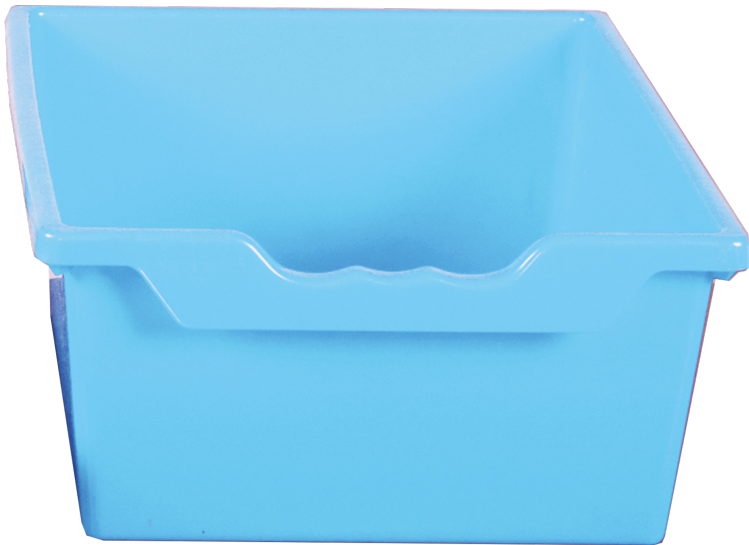

ERGO TRAY BOX SMALL, RED

MADE OF FLAME RETARDANT PLASTIC

PRODUCT

Our Ergo Tray boxes in size M are made of extra strong, flame retardant, unbreakable, recyclable plastic. They are stackable on top of each other as well as in one another.

Accessories

FEATURES

- Very stylish Ergo Tray Box in size M
- Extra strong / extra shatterproof
- Flame retardant
- Stackable
- Available in many different colors

Item number	SLSC2-HB	
Width / Height / Depth	307 mm / 75 mm / 370 mm	12.1" / 3" / 14.6"
Weight	1,4 kg	3 lbs
Mounts application field	Primary school, Secondary school, Office furniture	
Material	Plastic	
Product line	Qickly	
Packages	Package dimensions WxHxD	Package weight
SLSC2-HB	328 x 396 x 188 mm / 12.9 x 15.6 x 7.4"	1,6 kg / 3.5 lbs