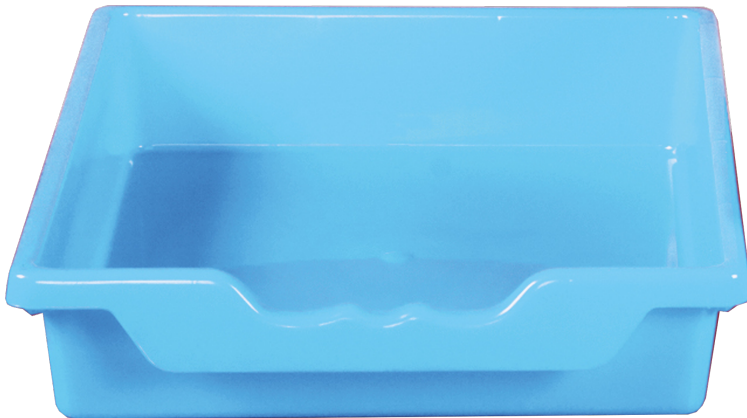

ERGO TRAY BOX SMALL, RED

MADE OF FLAME RETARDANT PLASTIC

PRODUCT

Our Ergo Tray boxes in size M are made of extra strong, flame retardant, unbreakable, recyclable plastic. They are stackable on top of each other as well as in one another.

Accessories

FEATURES

- Very stylish Ergo Tray Box in size M
- Extra strong / extra shatterproof
- Flame retardant
- Stackable
- Available in many different colors

Item number	SLSC1-HB	
Width / Height / Depth	307 mm / 75 mm / 370 mm	12.1" / 3" / 14.6"
Weight	2,1 kg	4.6 lbs
Mounts application field	Primary school, Secondary school, Office furniture	
Material	Plastic	
Product line	Qickly	
Packages	Package dimensions WxHxD	Package weight
SLSC1-HB	328 x 396 x 188 mm / 12.9 x 15.6 x 7.4"	2,3 kg / 5.1 lbs