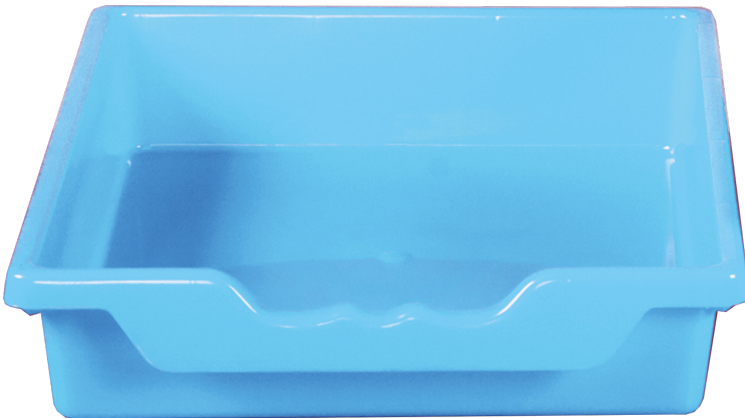

ERGO TRAY BOX SMALL, RED

MADE OF FLAME RETARDANT PLASTIC

PRODUCT

Our Ergo Tray boxes in size M are made of extra strong, flame retardant, unbreakable, recyclable plastic. They are stackable on top of each other as well as in one another.

Accessories

FEATURES

- Very stylish Ergo Tray Box in size M
- Extra strong / extra shatterproof
- Flame retardant
- Stackable
- Available in many different colors

Item number	SLSC1-HB	
Width / Height / Depth	307 mm / 75 mm / 370 mm	12.1" / 3" / 14.6"
Weight	2,1 kg	4.6 lbs
Mounts application field	Primary school, Secondary school, Office furniture	
Material	Plastic	
Product line	Qickly	
Packages	Package dimensions WxHxD	Package weight
SLSC1-HB	328 x 396 x 188 mm / 12.9 x 15.6 x 7.4"	2,3 kg / 5.1 lbs