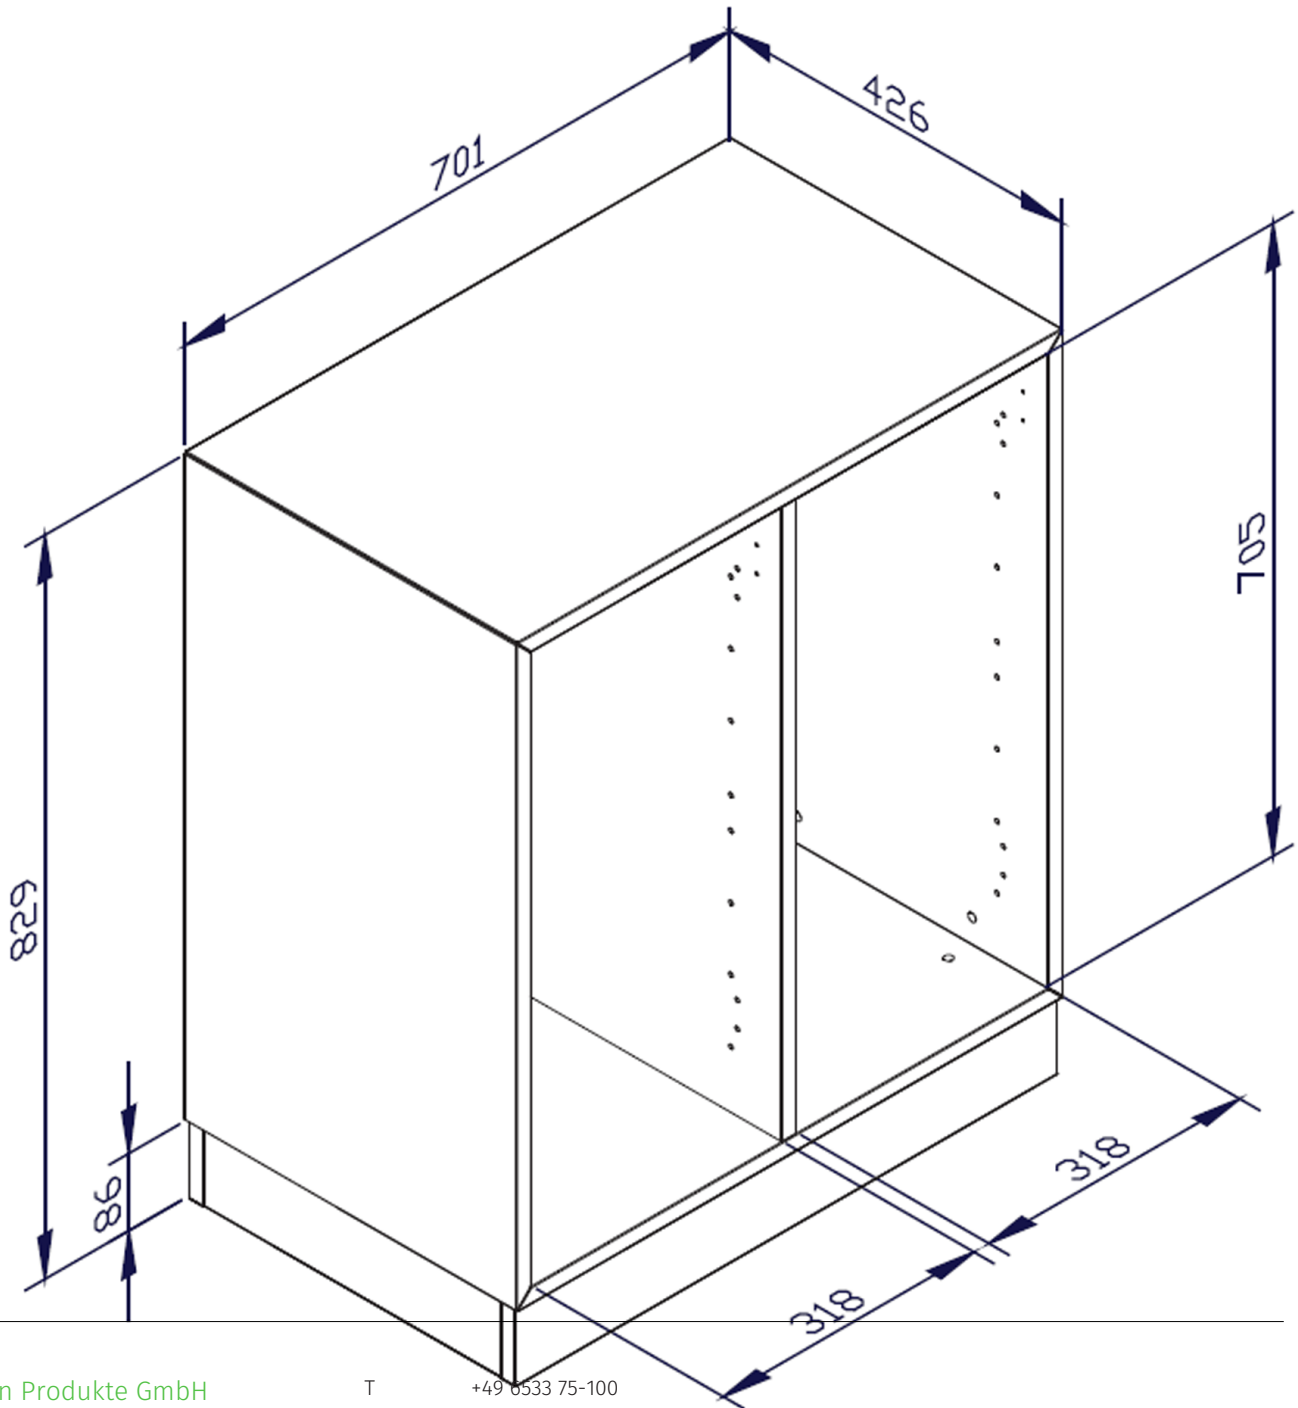

QICKLY® SHELF, 2 FILE HEIGHTS

W/H/D: 70.1X74.3X42.6 CM

Accessories

Castor set consisting of 4 castors for cabinets and shelves

PRODUCT

Our qickly® shelving system impresses with its 45 degree miter and ABS edge in multiplex look. The body color is white melamine. This ultra-modern design makes classrooms and offices a real eye-catcher.

The shelving unit offers plenty of storage space and mobility, making it ideal for use in both schools and offices. It offers a total of two file heights and is separated by two shelves. In addition, the shelving system can be extended at any time and can also be ordered with a set of castors, two of which are lockable.

The plinth height is 8.6 cm. The plinth height does not change when optional castors are used. The material thickness of the walls and shelves is 19 mm, the fixed rear panel is 8 mm thick and guarantees a high level of stability.

Item number	SLS22EE	
Width / Height / Depth	701 mm / 743 mm / 426 mm	27.6" / 29.3" / 16.8"
Folder heights	2	
Shelves	2	
Compartments	4	
Placement	Platform stand, Mobile	
Mounts application field	Primary school, Secondary school, Office furniture	
Material	Melamine board	
Product line	Quickly	
Packages	Package dimensions WxHxD	Package weight
SLS22	461 x 151 x 801 mm / 18.1 x 5.9 x 31.5"	28 kg / 61.7 lbs
SLSEB2	505 x 68 x 357 mm / 19.9 x 2.7 x 14.1"	6 kg / 13.2 lbs
Total weight	34 kg / 74.9 lbs	