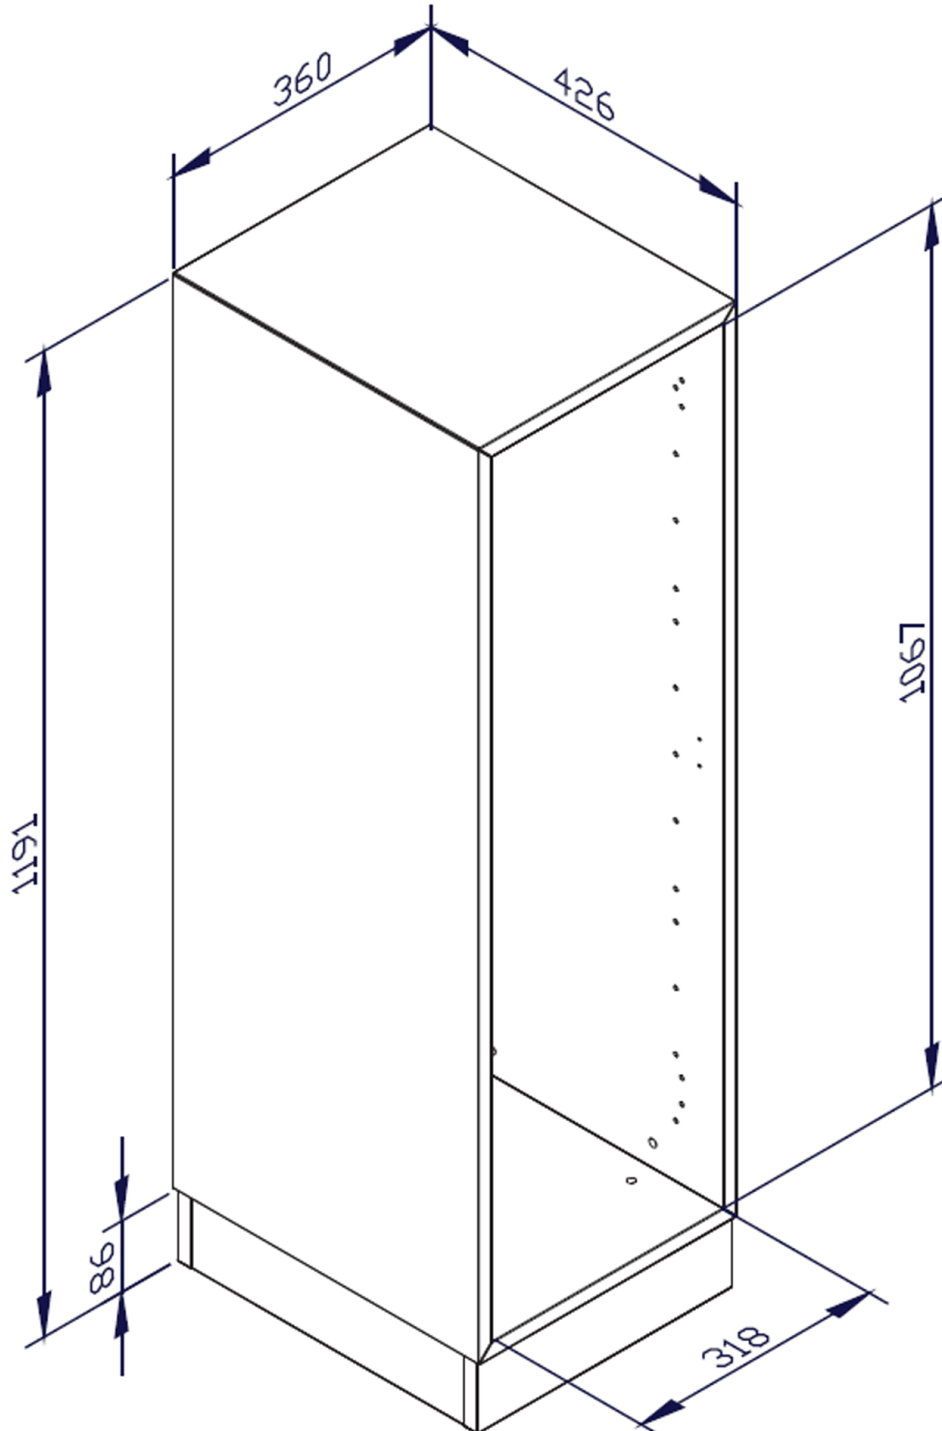

QICKLY® SINGLE SHELF UNIT CARCASS, 3 FILE HEIGHTS

W/H/D: 36X110.5X42.6 CM

Accessories

PRODUCT

Our qickly® cabinet and shelving system impresses with its 45 degree miter and ABS edge in multiplex look. The body color is white melamine. This ultra-modern design makes classrooms and offices a real eye-catcher.

The material thickness of the walls and shelves is 19 mm, the fixed rear panel is 8 mm thick and guarantees a high level of stability.

As the name of our product range suggests, the qickly® cabinet and shelving system impresses with its fast delivery. The carcass is delivered to you disassembled including assembly instructions for self-assembly.

qickly® - Smart. Fast. Simple.

FEATURES

- 45 degree miter
- ABS edge in multiplex look
- intelligent modular system
- White melamine decor
- stable 8 mm thick back panel
- qickly® - delivered quickly

Free-standing

Mobile

Item number	SLS13	
Width / Height / Depth	360 mm / 1105 mm / 426 mm	14.2" / 43.5" / 16.8"
Placement	Platform stand, Mobile	
Mounts application field	Primary school, Secondary school, Office furniture	
Material	Melamine board	
Product line	Quickly	
Packages	Package dimensions WxHxD	Package weight
SLS13	1155 x 86 x 461 mm / 45.5 x 3.4 x 18.1"	23 kg / 50.7 lbs